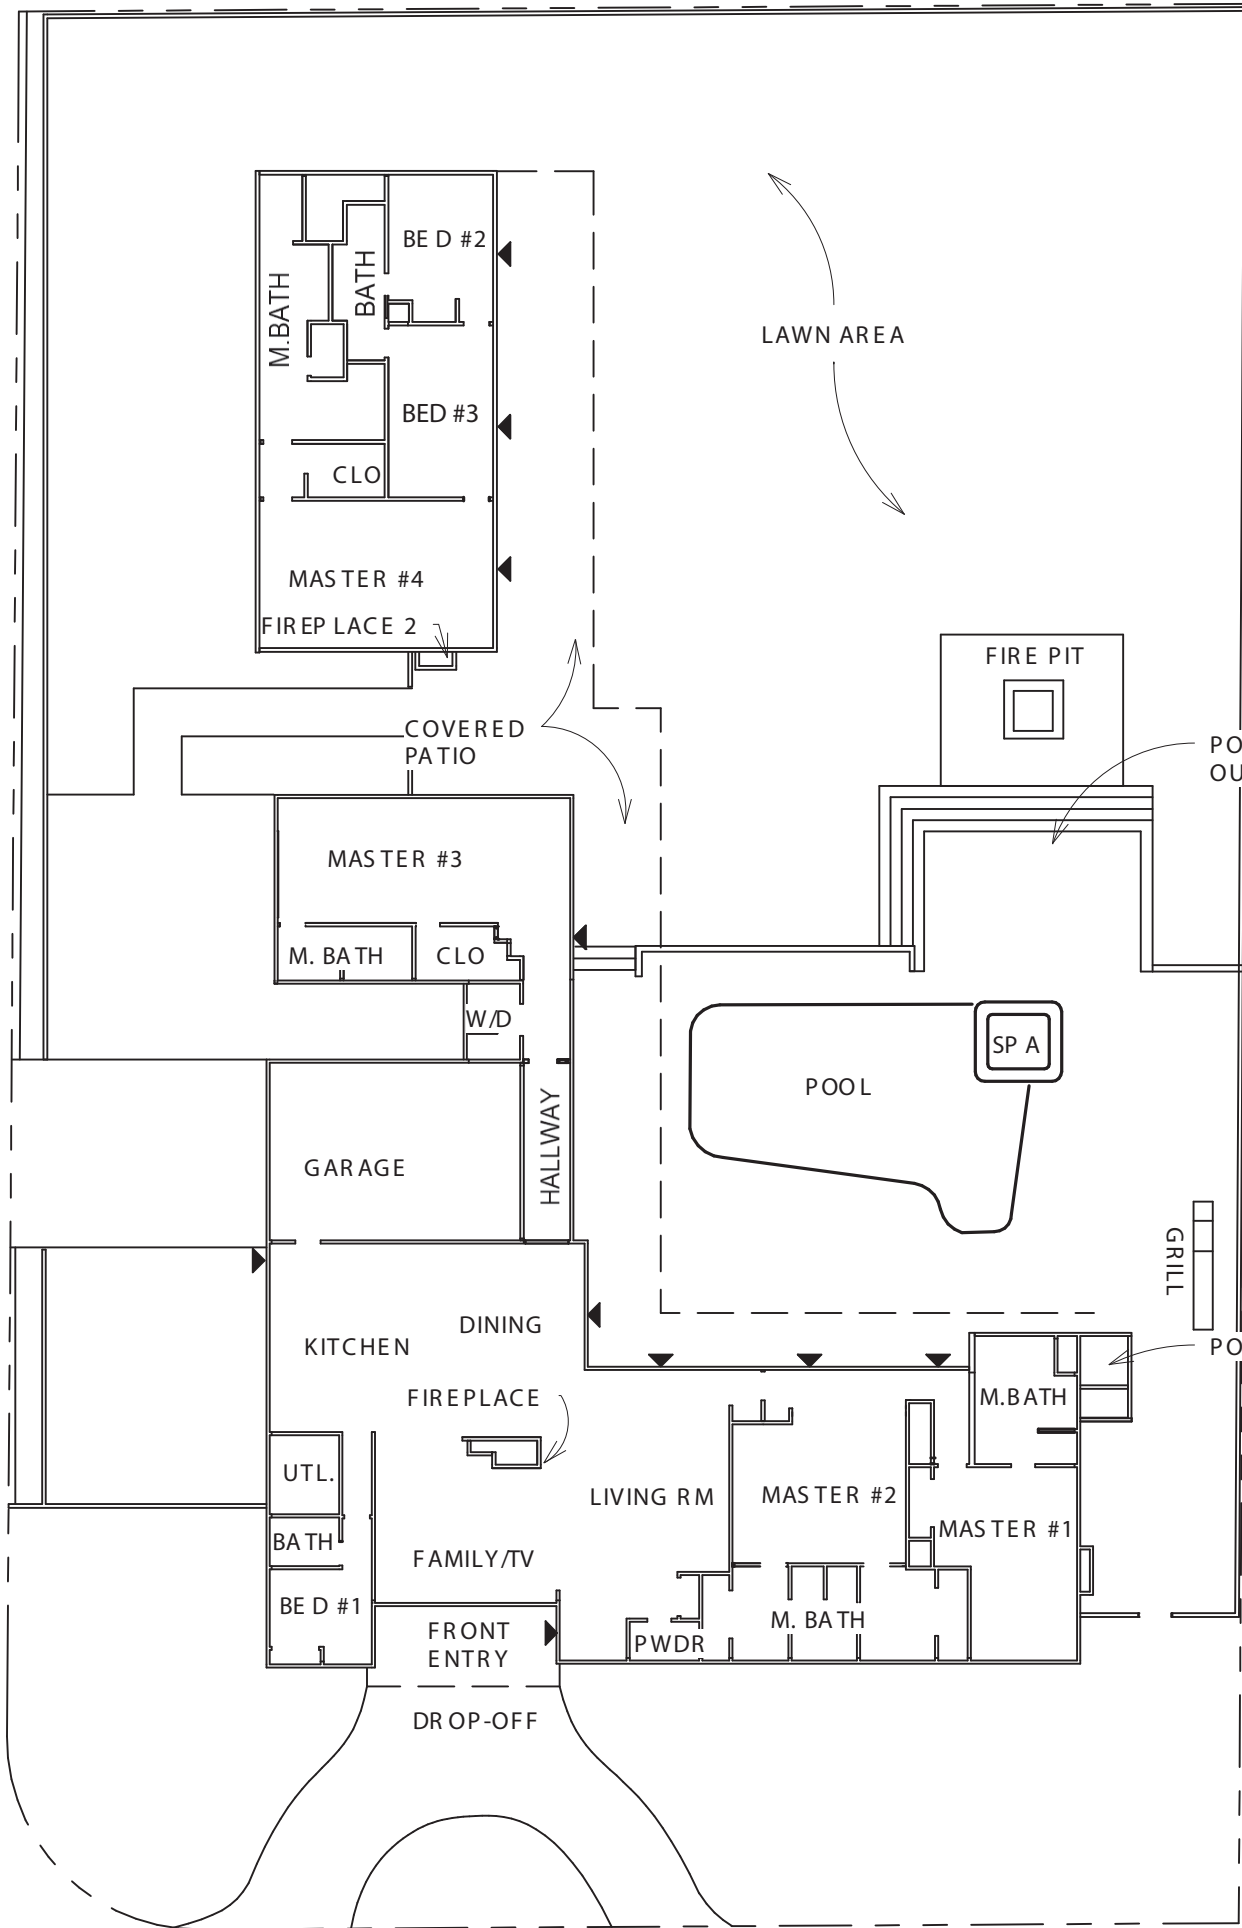

PINTO ROAD

LAWN AREA

FIRE PIT

POOL DECK /  
OUTDOOR DINING

MASTER #3

M. BATH

CLO

W/D

GARAGE

HALLWAY

POOL

SP A

GRILL

POOL SHOWER

KITCHEN

DINING

FIREPLACE

UTL.

BATH

BE D #1

FAMILY/TV

FRONT ENTRY

DROP-OFF

LIVING RM

MASTER #2

MASTER #1

M. BATH

PWDR

M. BATH

DEE P WELL ROAD

▶ -DENOTES ENTRY